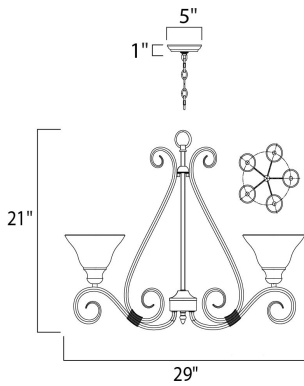

PRODUCT DESCRIPTION

Simple, elegant designs offered in a variety of our most popular finishes. Choose from Acorn, Country Stone, Pewter and Kentucky Bronze. Glass options are Marble and Wilshire.

MEASUREMENTS

DIMENSION : 29" L x 29" W x 21.5" H
CANOPY : 5" W x 1" H x 5" L
HANGING WEIGHT : 13.8 lb

LAMPING

INPUT VOLTAGE : 120V
BULB : 5 x 60W Incandescent E26 Medium , 300W Total
BULB INCLUDED : (Not Included)
DIMMABLE : Yes

FINISHES OPTION

Kentucky Bronze (KB)

GLASS

Marble MR

MATERIAL

Steel

RATINGS

cULus
Dry Location

ADDITIONAL

ADJUSTABLE
OPERATING TEMPERATURE:
-20°C (-4°F), 40°C (104°F)

Always consult a qualified electrician before installing any lighting product.